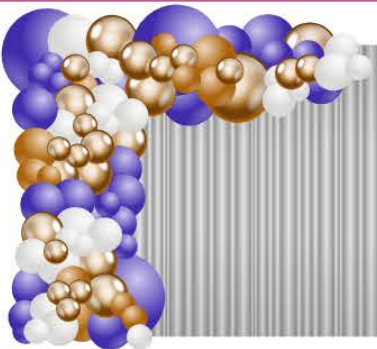

STARTING AT \$350
INCLUDES 7FT GOLD CIRCLE STAND

ADD FABRIC BACKGROUND TO CIRCLE

STARTING AT \$20
COLOR OPTIONS VARY

GARLAND WITH GREENERY WALL

STARTING AT \$305

SQUARE GARLAND W/ FABRIC BACKDROP

STARTING AT \$375
BLACK OR WHITE FABRIC

L-SHAPED GARLAND W/ FABRIC BACKDROP

STARTING AT \$270
BLACK OR WHITE FABRIC

SQUARE GARLAND W/SHIMMER WALL

STARTING AT \$495
GOLD, SILVER, BLACK & PINK
SHIMMER WALLS AVAILABLE

L-SHAPED GARLAND W/ SHIMMER WALL