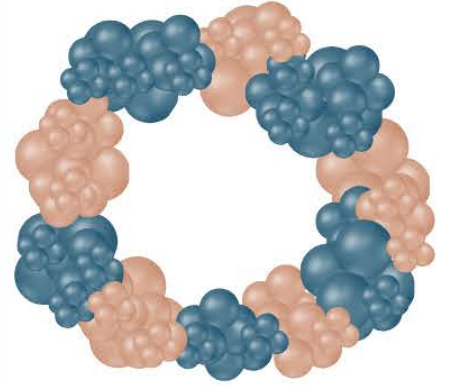

717-798-2196

The Balloon menu

*DELIVERY FEES MAY APPLY

TWO SIDED CIRCLE GARLAND

STARTING AT \$200
INCLUDES 7FT GOLD CIRCLE STAND

HALF CIRCLE GARLAND

STARTING AT \$200
INCLUDES 7FT GOLD CIRCLE STAND

FULL CIRCLE GARLAND