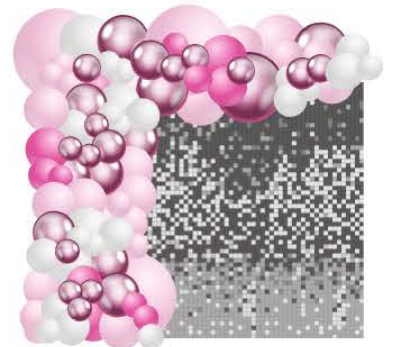

L-SHAPED GARLAND W/ FABRIC BACKDROP

STARTING AT \$270
BLACK OR WHITE FABRIC

SQUARE GARLAND W/SHIMMER WALL

STARTING AT \$495
GOLD, SILVER, BLACK & PINK
SHIMMER WALLS AVAILABLE

L-SHAPED GARLAND W/ SHIMMER WALL