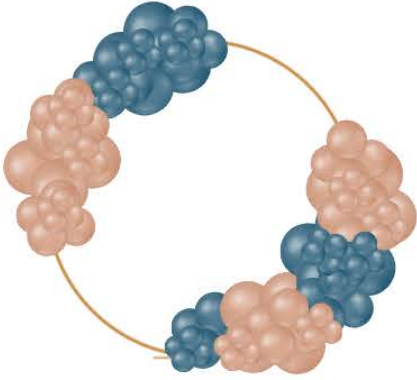

GARLAND WITH EASEL
STARTING AT \$65
4FT BALLOON GARLAND & EASEL
CUSTOMIZED SIGNS AVAILABLE

CENTERPIECES
SMALL \$13 ~20" TALL
LARGE \$22 ~4FT TALL

7FT BALLOON FLOOR COLUMN
\$60

GARLAND WITH MARQUEE NUMBERS
ONE NUMBER STARTING AT \$105
TWO NUMBERS STARTING AT \$175

L-SHAPED GARLAND-NO BACKDROP
STARTING AT \$195
WE ADD GARLAND TO YOUR BACKDROP

GARLAND WITH CHIARA BACKDROP
STARTING AT \$140
BACKDROP COLOR OPTIONS

WWW.POLISHEDPARTYPLACE.COM

POLISHEDPARTYPLACE@GMAIL.COM

717-798-2196

The Balloon menu

*DELIVERY FEES MAY APPLY

TWO SIDED CIRCLE GARLAND

STARTING AT \$200
INCLUDES 7FT GOLD CIRCLE STAND

HALF CIRCLE GARLAND

STARTING AT \$200
INCLUDES 7FT GOLD CIRCLE STAND

FULL CIRCLE GARLAND