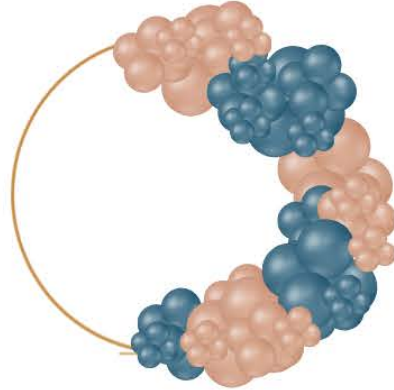

717-798-2196

The Balloon menu

*DELIVERY FEES MAY APPLY

TWO SIDED CIRCLE GARLAND

STARTING AT \$200
INCLUDES 7FT GOLD CIRCLE STAND

HALF CIRCLE GARLAND

STARTING AT \$200
INCLUDES 7FT GOLD CIRCLE STAND

FULL CIRCLE GARLAND