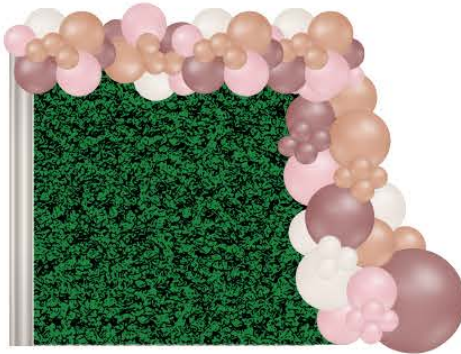

GARLAND WITH GREENERY WALL

STARTING AT $305