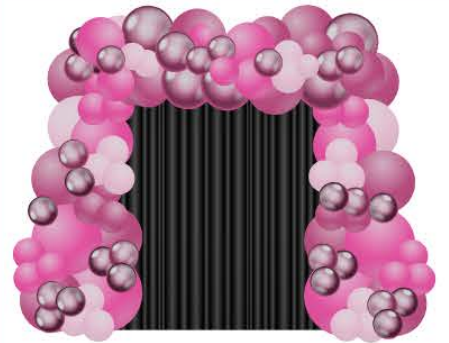

STARTING AT \$350
INCLUDES 7FT GOLD CIRCLE STAND

ADD FABRIC BACKGROUND TO CIRCLE

STARTING AT \$20
COLOR OPTIONS VARY

GARLAND WITH GREENERY WALL

STARTING AT \$305

SQUARE GARLAND W/ FABRIC BACKDROP

STARTING AT \$375
BLACK OR WHITE FABRIC

L-SHAPED GARLAND W/ FABRIC BACKDROP

STARTING AT \$270
BLACK OR WHITE FABRIC

SQUARE GARLAND W/SHIMMER WALL

STARTING AT \$495
GOLD, SILVER, BLACK & PINK
SHIMMER WALLS AVAILABLE

L-SHAPED GARLAND W/ SHIMMER WALL

STARTING AT \$375
GOLD, SILVER, BLACK & PINK
SHIMMER WALLS AVAILABLE