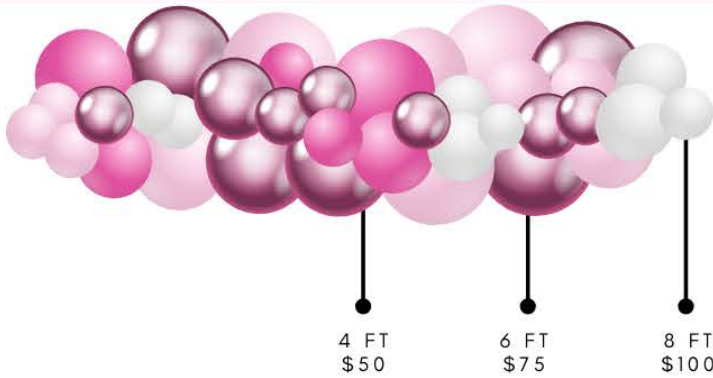

# The Balloon menu

\*Delivery Fees May Apply

**GRAB AND GO GARLAND**  
WE CREATE YOU PICK UP AND TAKE

**ADDITIONAL FOIL BALLOONS**  
STARTING AT \$5 EA

**GARLAND WITH EASEL**  
STARTING AT \$65  
4FT BALLOON GARLAND & EASEL  
CUSTOMIZED SIGNS AVAILABLE