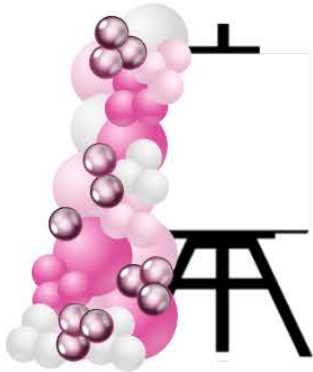

# The Balloon menu

\*Delivery Fees May Apply

**GRAB AND GO GARLAND**  
WE CREATE YOU PICK UP AND TAKE

**ADDITIONAL FOIL BALLOONS**  
STARTING AT \$5 EA

**GARLAND WITH EASEL**  
STARTING AT \$65  
4FT BALLOON GARLAND & EASEL  
CUSTOMIZED SIGNS AVAILABLE

**CENTERPIECES**  
**SMALL** \$10  
~20" TALL

**LARGE** \$18  
~4FT TALL

**7FT BALLOON FLOOR COLUMN**  
\$55

**GARLAND WITH MARQUEE NUMBERS**  
ONE NUMBER STARTING AT \$105  
TWO NUMBERS STARTING AT \$175