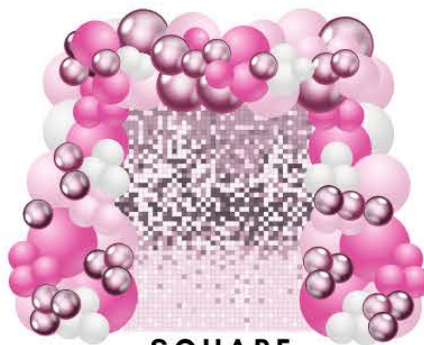

SQUARE GARLAND W/SHIMMER WALL

STARTING AT $495
GOLD, SILVER, BLACK & PINK
SHIMMER WALLS AVAILABLE