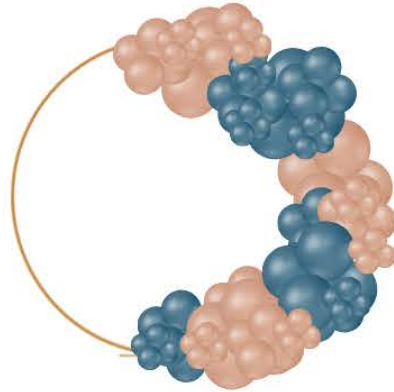

HALF CIRCLE GARLAND

STARTING AT $200
INCLUDES 7FT GOLD CIRCLE STAND