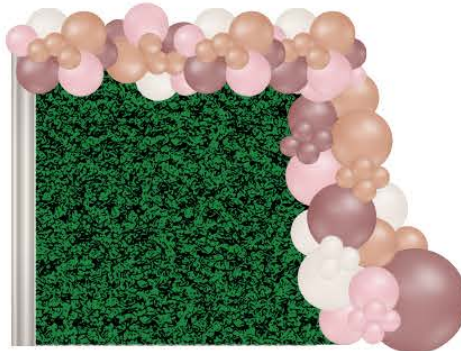

GARLAND WITH GREENERY WALL

STARTING AT $305