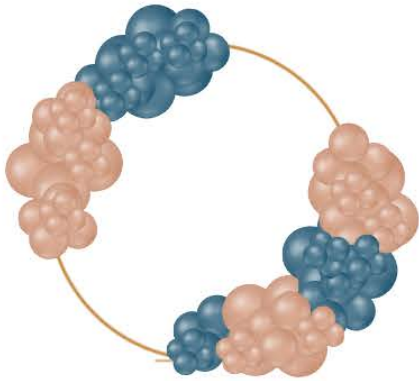

Affordable Events by Nicole

Wedding & Event Decor You Will Adore

The Balloon menu

*Delivery Fees May Apply

TWO SIDED CIRCLE GARLAND

STARTING AT $200
INCLUDES 7FT GOLD CIRCLE STAND