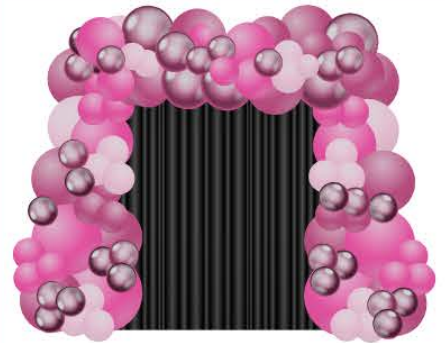

SQUARE GARLAND W/ FABRIC BACKDROP

STARTING AT $375
BLACK OR WHITE FABRIC