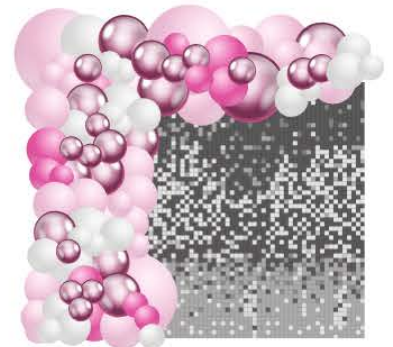

L-SHAPED GARLAND W/ SHIMMER WALL

STARTING AT $375
GOLD, SILVER, BLACK & PINK
SHIMMER WALLS AVAILABLE